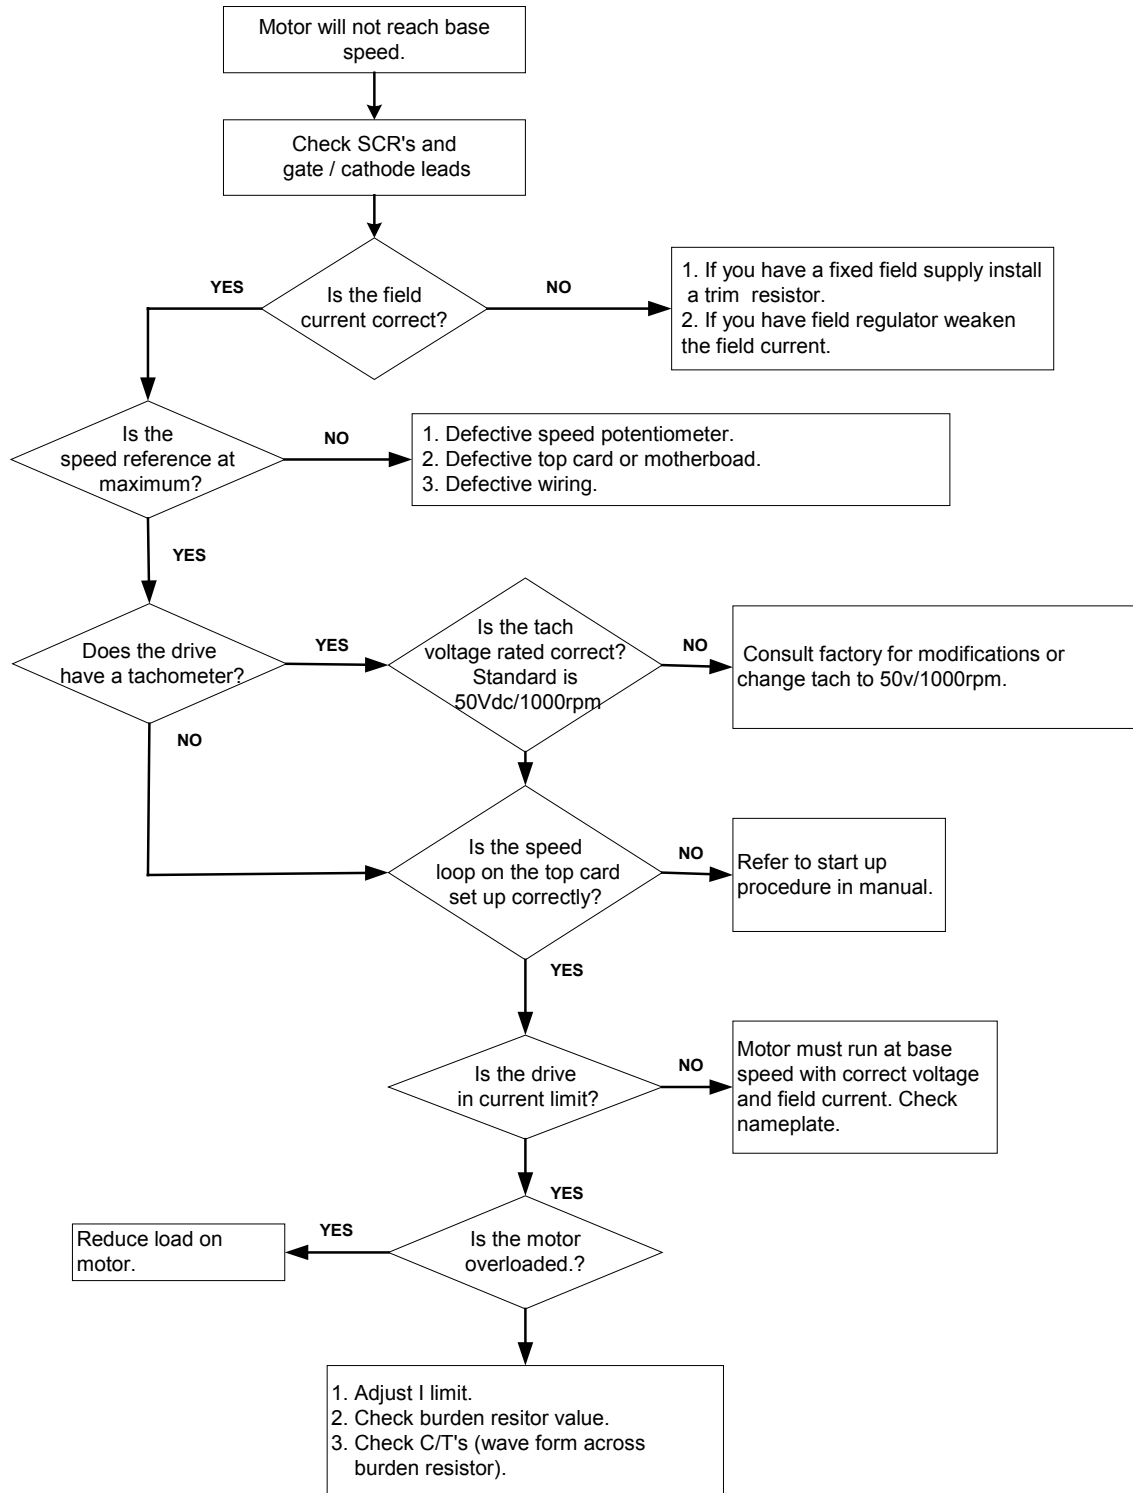

DC12 Trouble Shooting Flowchart

Go to Page 3