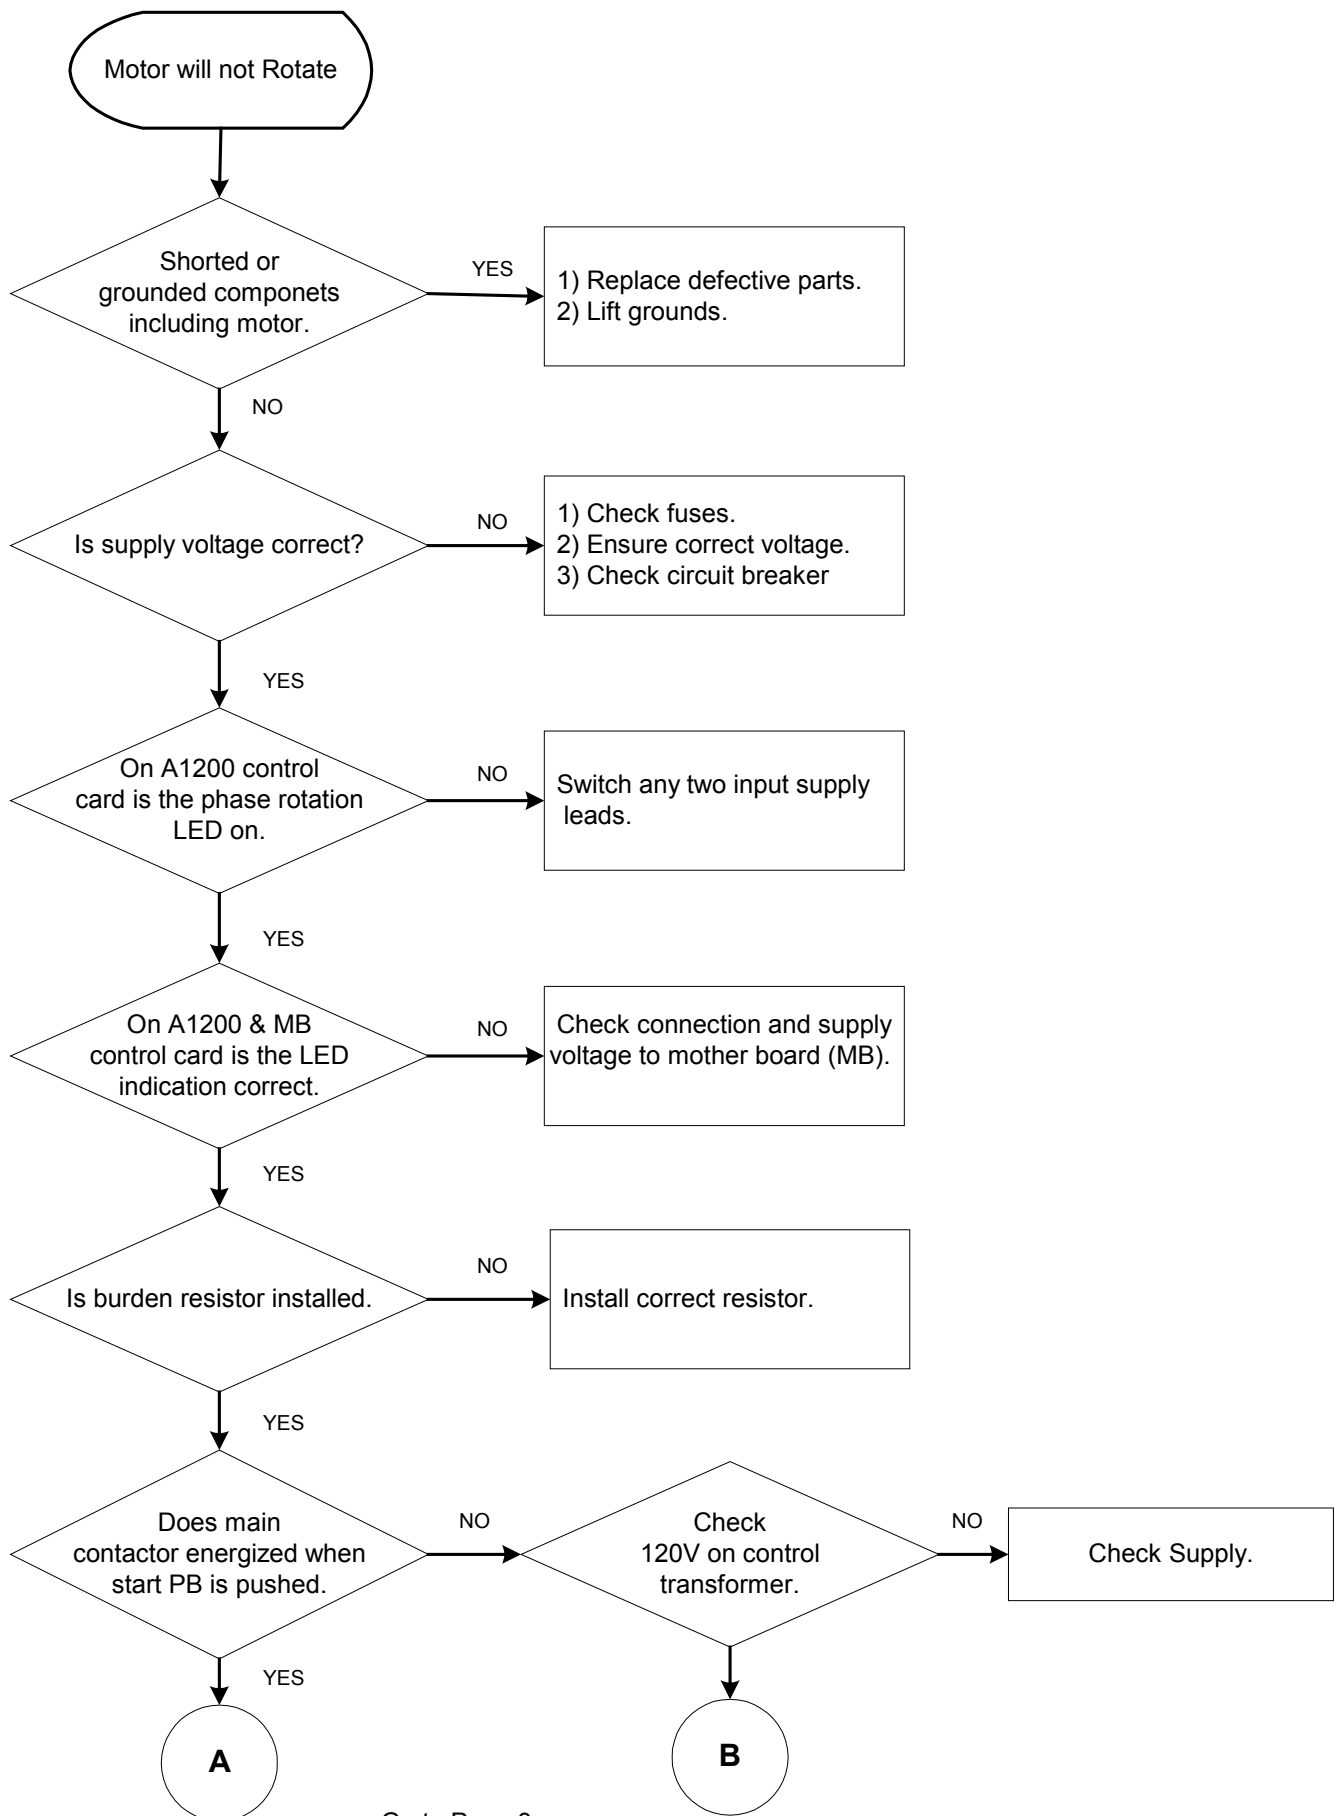

DC12 Trouble Shooting Flowchart

Go to Page 3